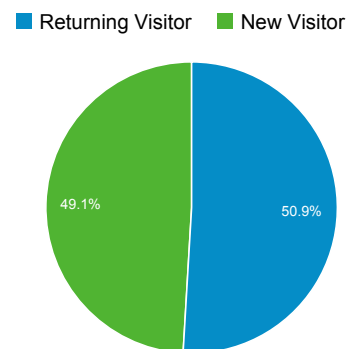

Dec 1, 2013 - Dec 31, 2013

Audience Overview

Overview

5,548 people visited this site

| | | |
|-------------------------------|--|------------------------------|
| Visits 9,636 | Unique Visitors 5,548 | Pageviews 16,954 |
| Pages / Visit 1.76 | Avg. Visit Duration 00:03:16 | Bounce Rate 61.02% |
| % New Visits 49.00% | | |