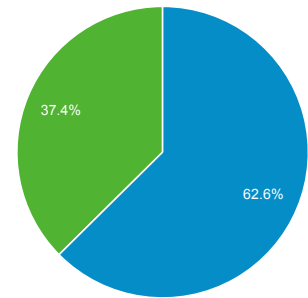

Jun 1, 2013 - Jun 30, 2013

Audience Overview

100.00% of visits

Overview

5,865 people visited this site

Returning Visitor (Blue) | New Visitor (Green)

Language	Visits	% Visits
1. en-us	11,836	97.71%
2. en	238	1.96%
3. en-gb	9	0.07%
4. cs	7	0.06%
5. en_us	3	0.02%
6. (not set)	2	0.02%
7. c	2	0.02%
8. el	2	0.02%
9. tr	2	0.02%
10. zh-cn	2	0.02%